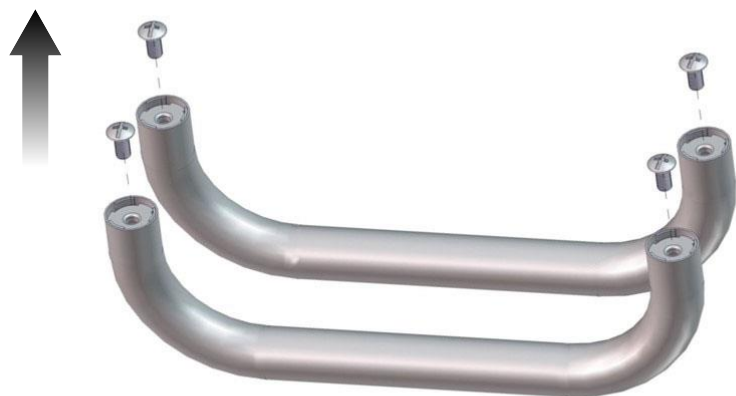

Flat Washer 1/4"
 Rondelle plate 1/4"
 Arandela plana 1/4"

Truss Head Screw
 5/32 - 32 x 3/8"
 Vis cruciforme
 5/32 - 32 x 3/8"
 Tornillo de cabeza ovalada
 5/32 - 32 x 3/8"

Flat Washer 5/32"
 Rondelle plate 5/32"
 Arandela plana 5/32"

1 !

A
x16

2

3

4

5

9

10  X2

11

A
x4

12

13

14

15

16

17