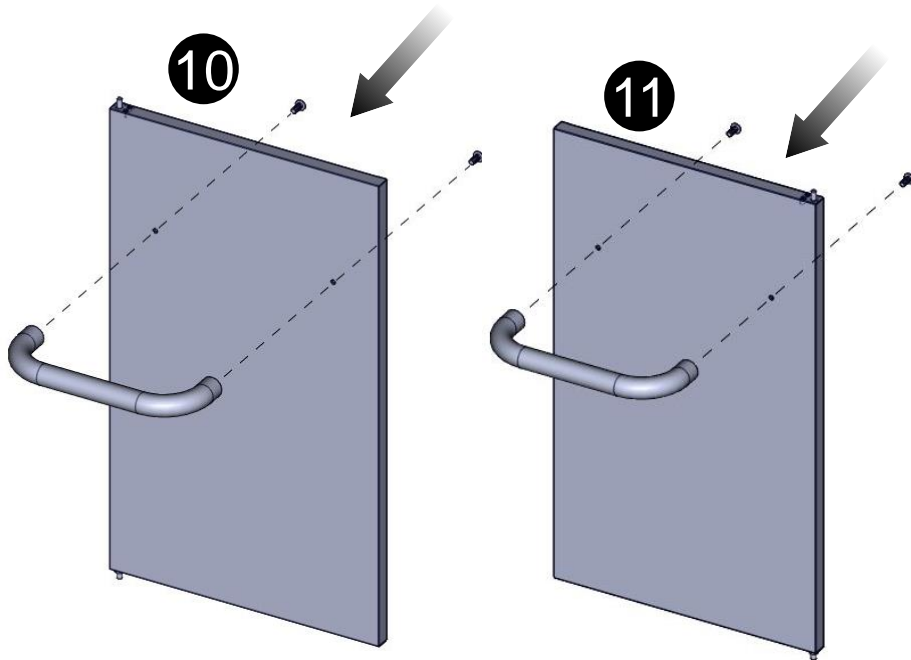

Flat Washer 1/4"
 Rondelle plate 1/4"
 Arandela plana 1/4"

Truss Head Screw
 5/32 - 32 x 3/8"
 Vis cruciforme
 5/32 - 32 x 3/8"
 Tornillo de cabeza ovalada
 5/32 - 32 x 3/8"

Flat Washer 5/32"
 Rondelle plate 5/32"
 Arandela plana 5/32"

3

4

7

8

13

14

15

16